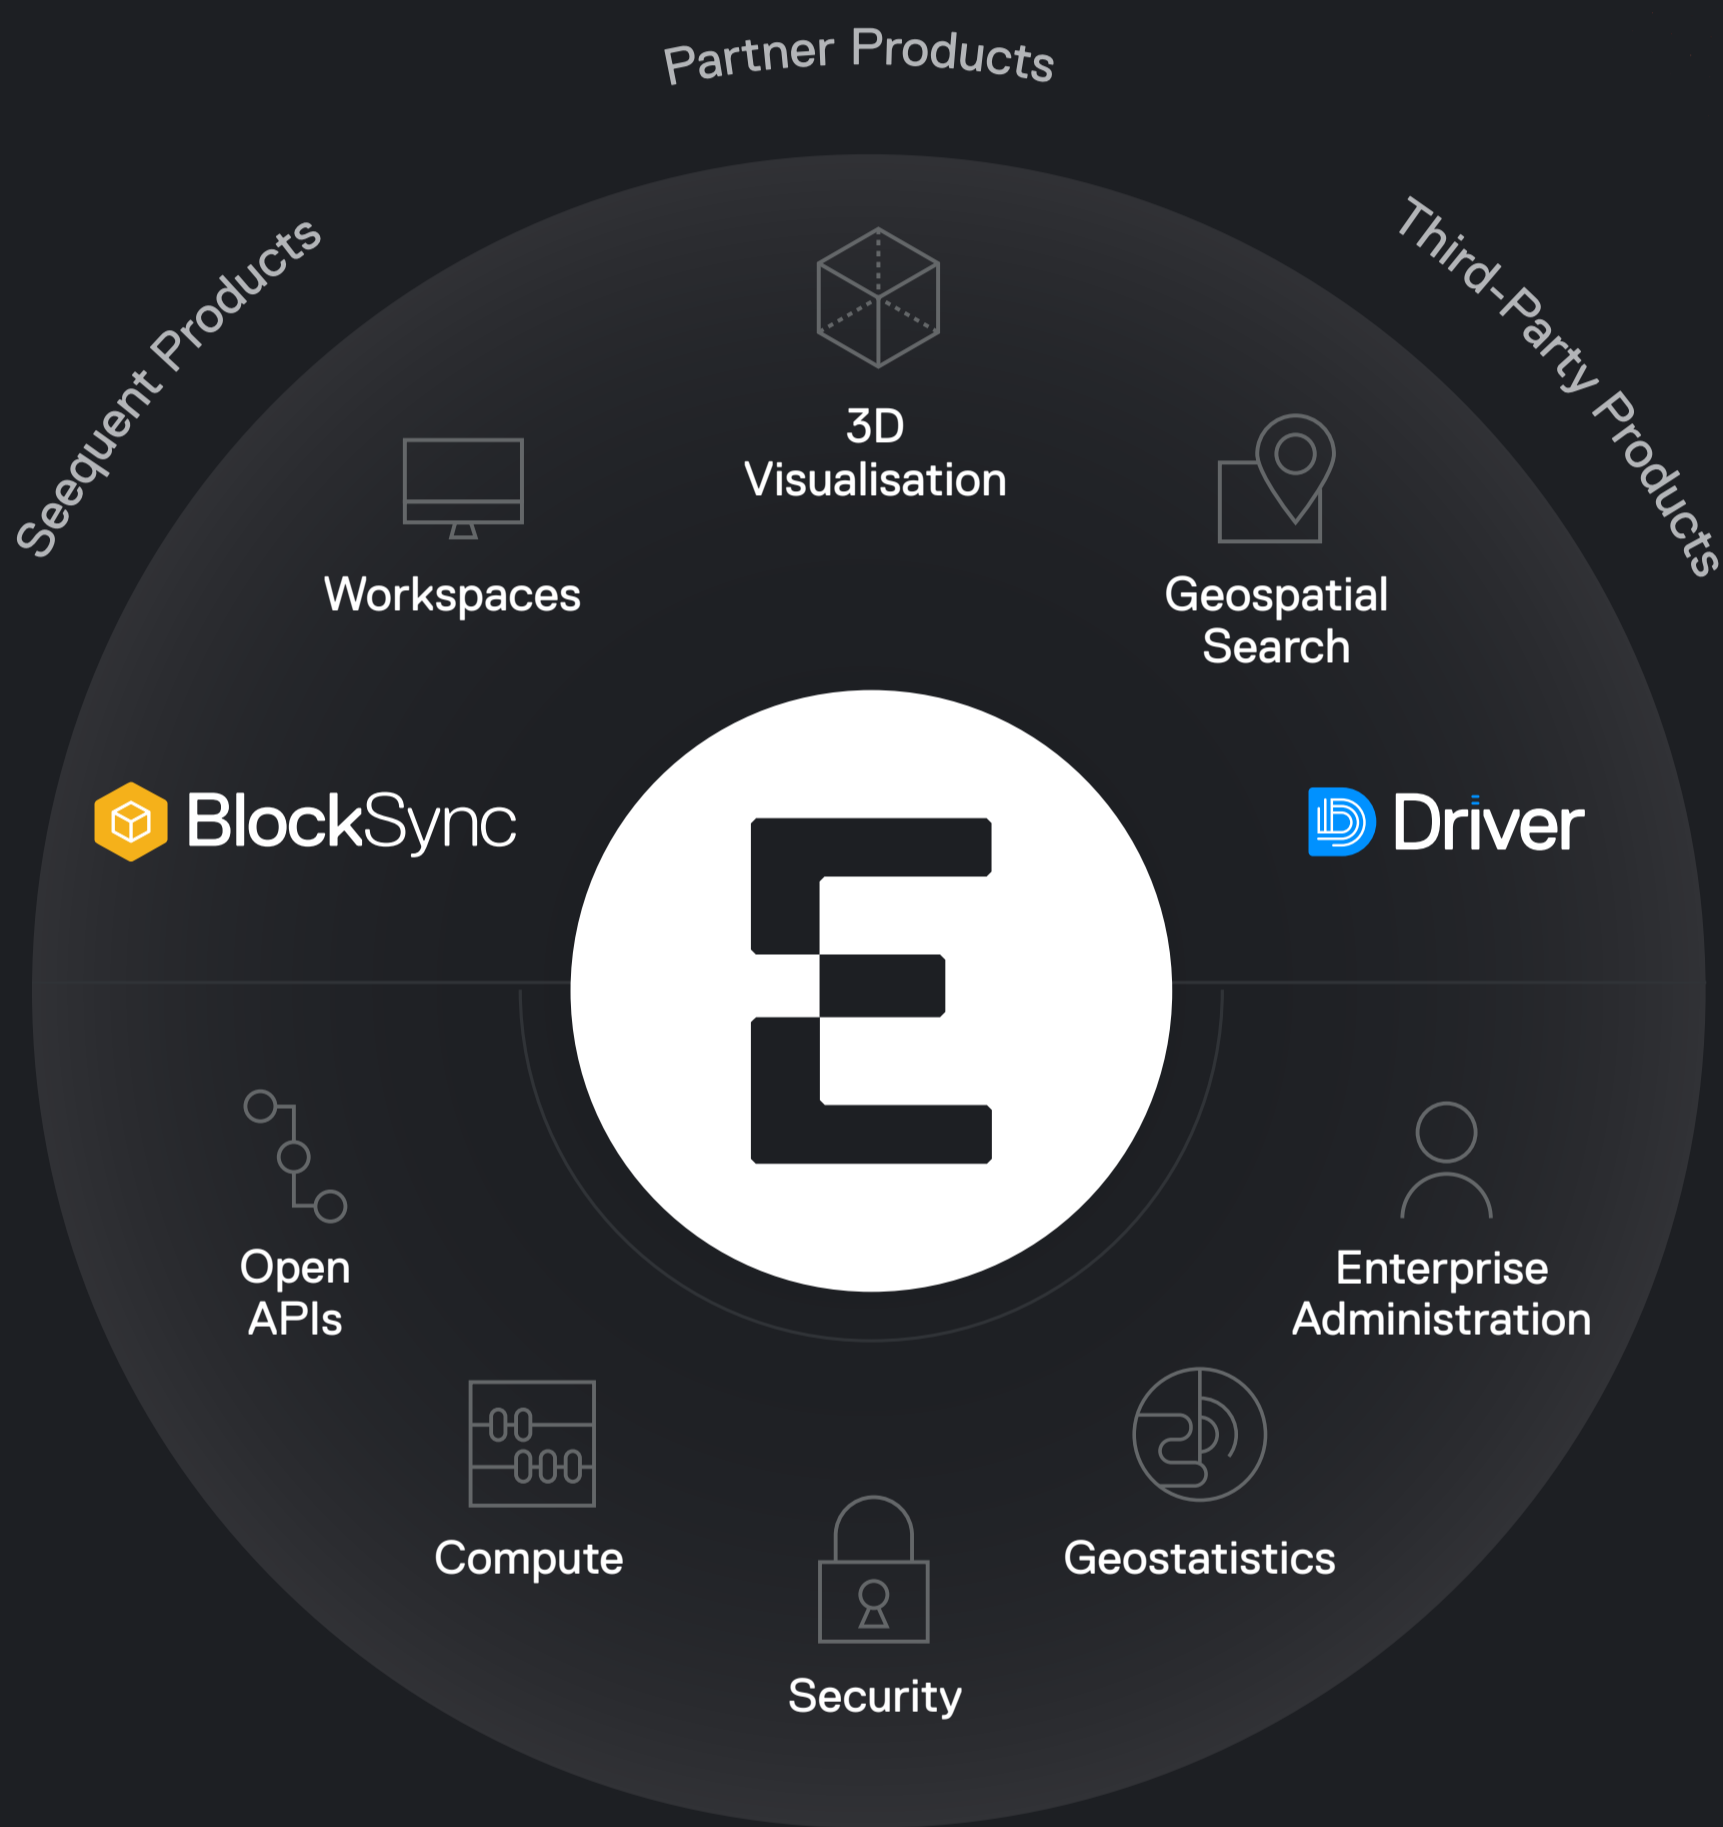

TRANSFORM MINING WORKFLOWS

with Seequent Evo

Connect your teams, data, and applications in a single, secure platform with powerful compute capabilities.

Simplify collaboration

Enable cross-functional teams to integrate workflows, reuse past data, and automate common tasks in shared workspaces.

Make better, faster decisions

Evo brings all your geoscience data into one place for a single source of truth and more informed decision-making.

Innovate continuously

Take advantage of powerful computing, machine learning-enabled models, and the ability to connect your own custom builds.

Understand the underground like never before with Seequent Evo, the future of mining intelligence.

Learn more at seequent.com/products-solutions/seequent-evo